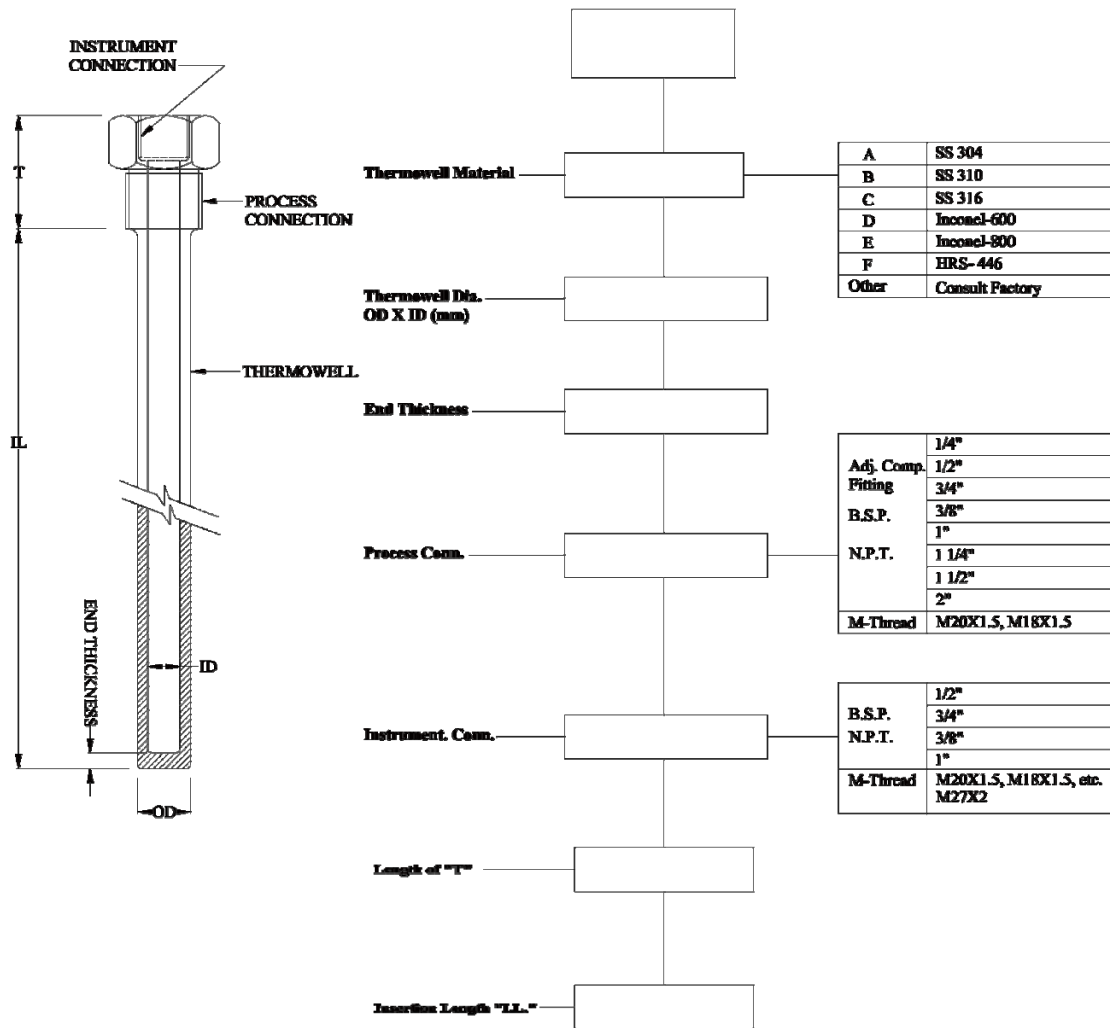

THREADED STRIAIGHT THERMOWELL

Temperature Sensor Technology