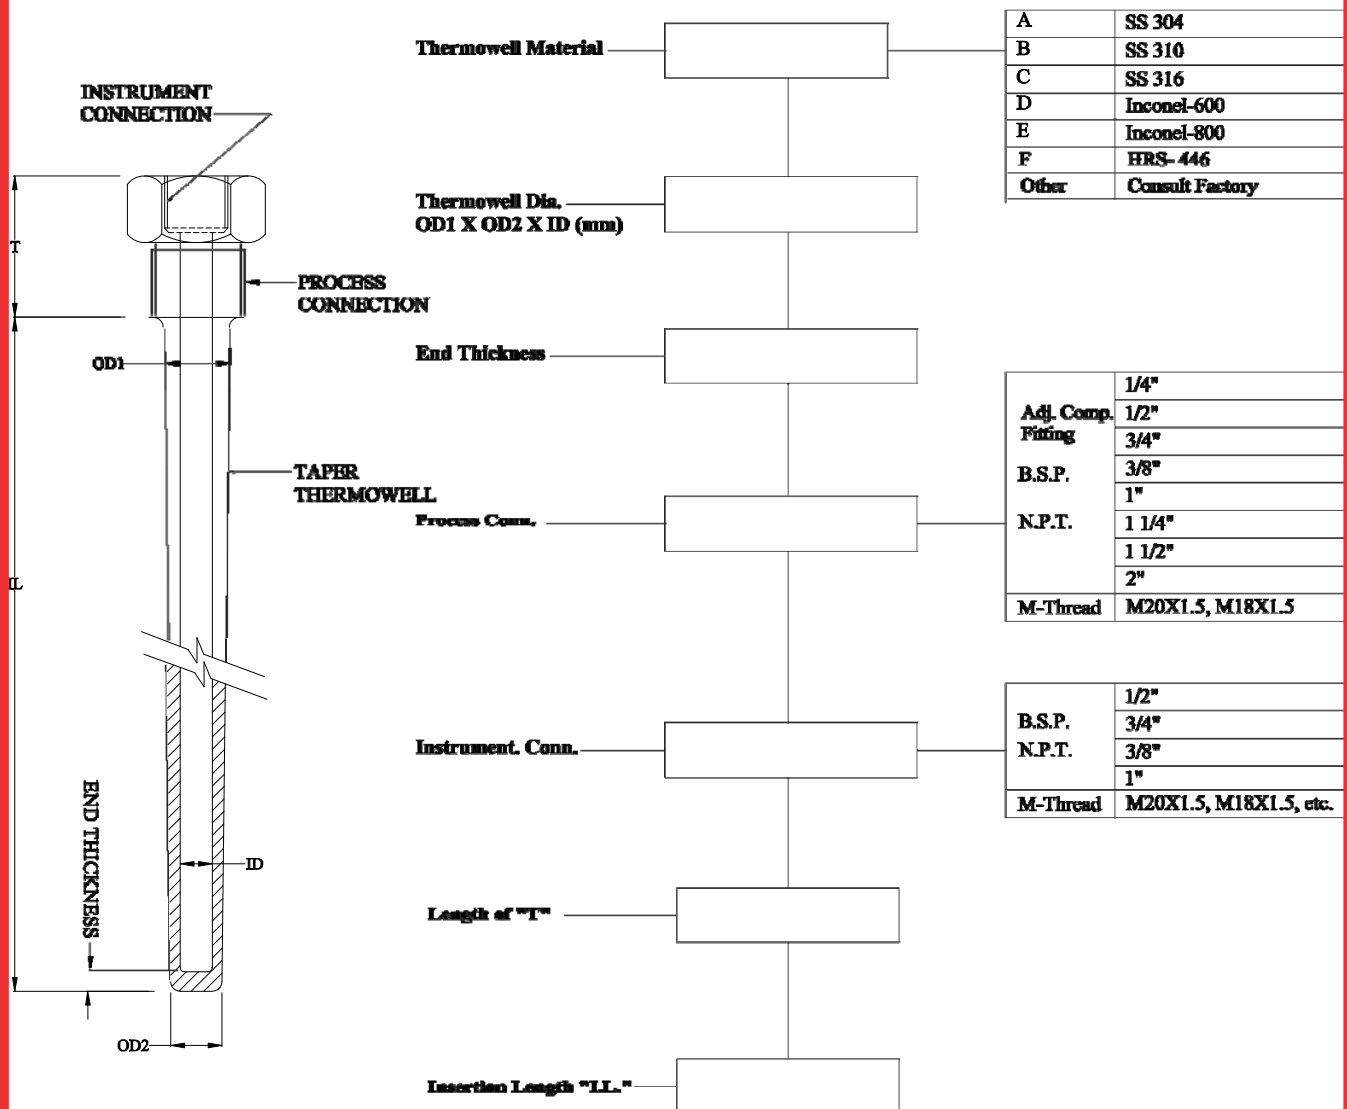

THREADED TAPERED THERMOWELL

Temperature Sensor Technology