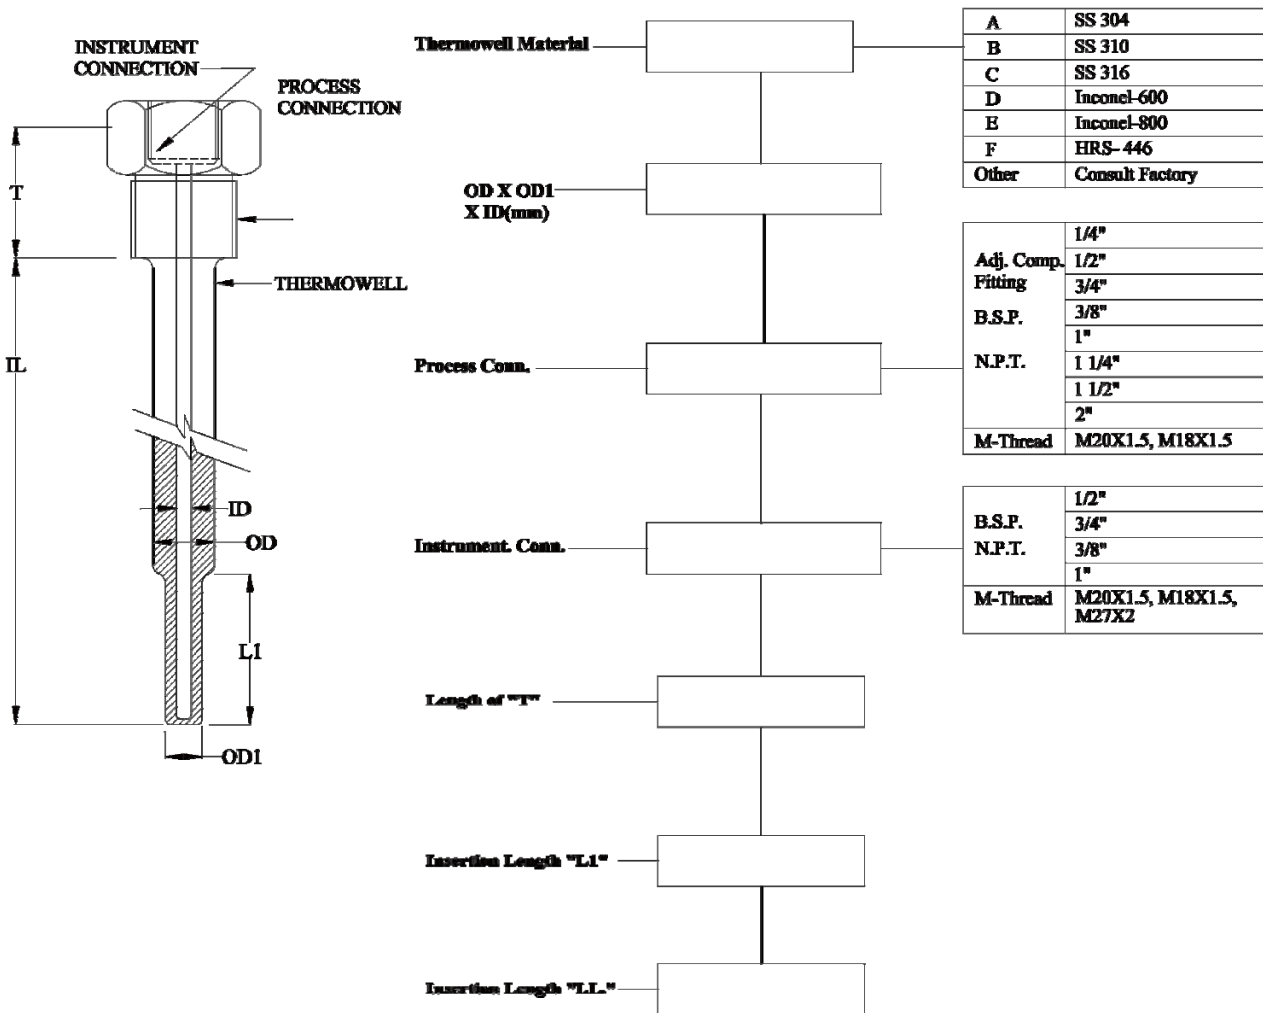

LIMITED SPACE STRAIGHT THERMOWELL

Temperature Sensor Technology